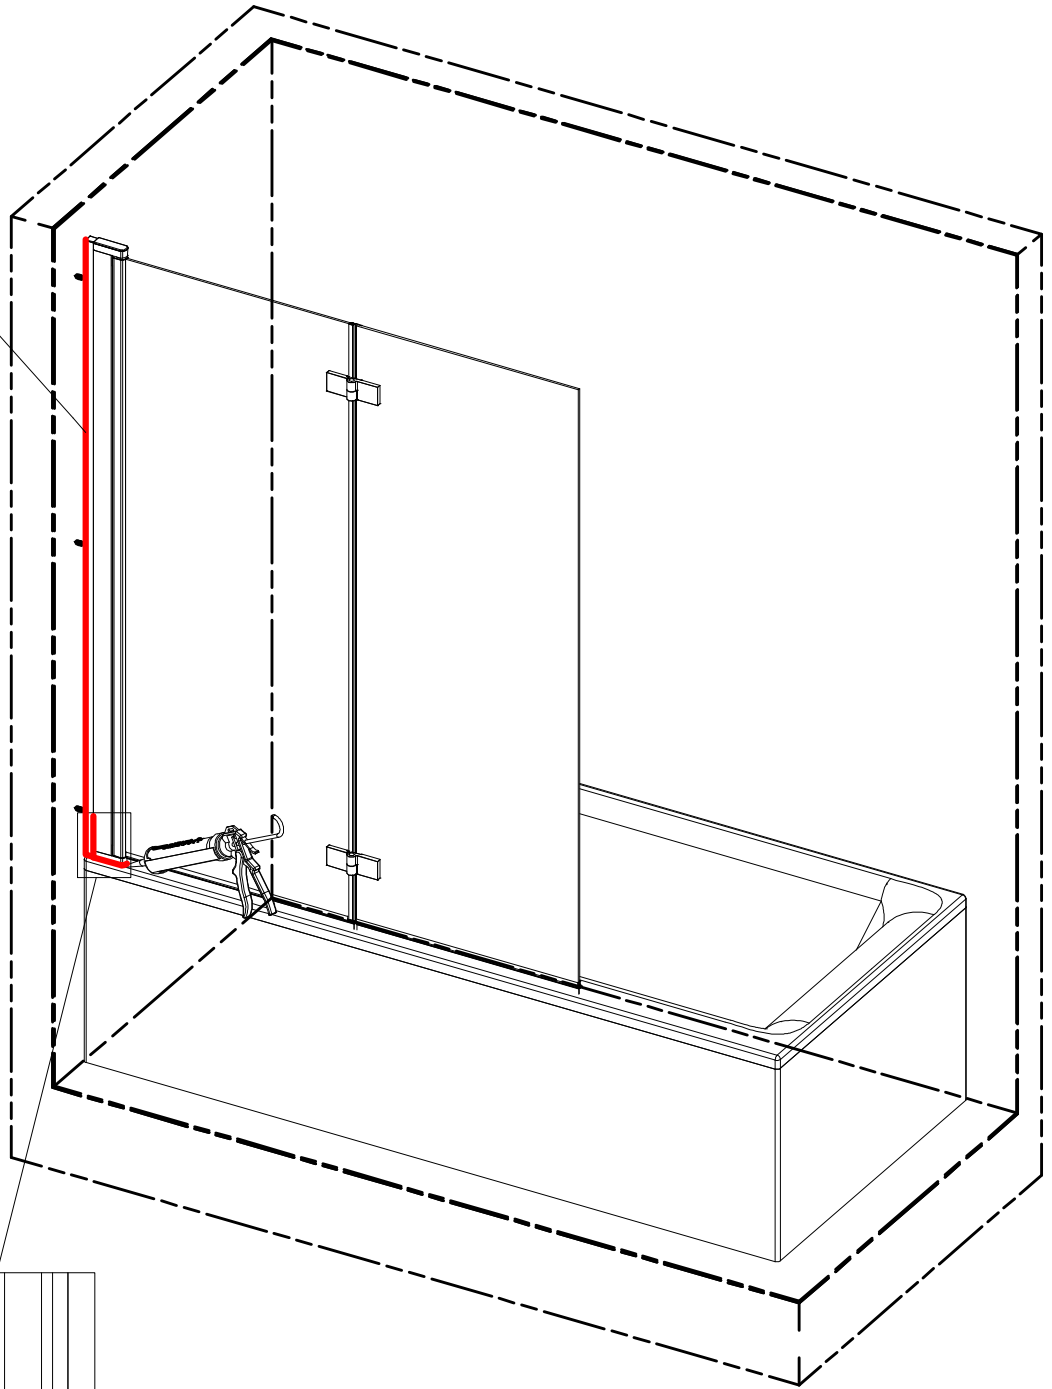

Next step in instructions is for left installation
(for right installation - proceed in a mirror image)

LEFT Installation

RIGHT Installation

M 3x

N

3x

4.4

O 3x

4.4

4.7

Remove after 4.12 tightening the screws

$\alpha=90^\circ/270^\circ$

SILICONE

SILICONE
MIN 100mm

Roth Energy and Sanitary Systems

Generation