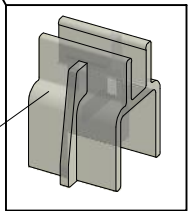

Next step in instructions is for left installation
(for right installation - proceed in a mirror image)

LEFT Installation

RIGHT Installation

M 3x

N

3x

4.4

O 3x

4.4

4.7

Remove after 4.12 tightening the screws

$\alpha=90^\circ/270^\circ$

SILICONE

SILICONE
MIN 100mm

Roth Energy and Sanitary Systems

Generation