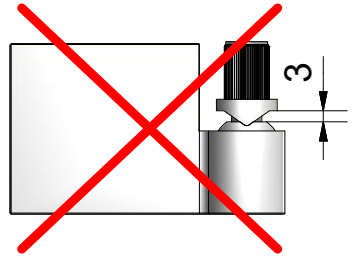

Next step in instructions is for left installation
(for right installation - proceed in a mirror image)

LEFT Installation

RIGHT Installation

M 3x

N

3x

4.4

O 3x

4.4

4.7

Remove after 4.12 tightening the screws

$\alpha=90^\circ/270^\circ$

SILICONE

SILICONE
MIN 100mm

Roth Energy and Sanitary Systems

Generation