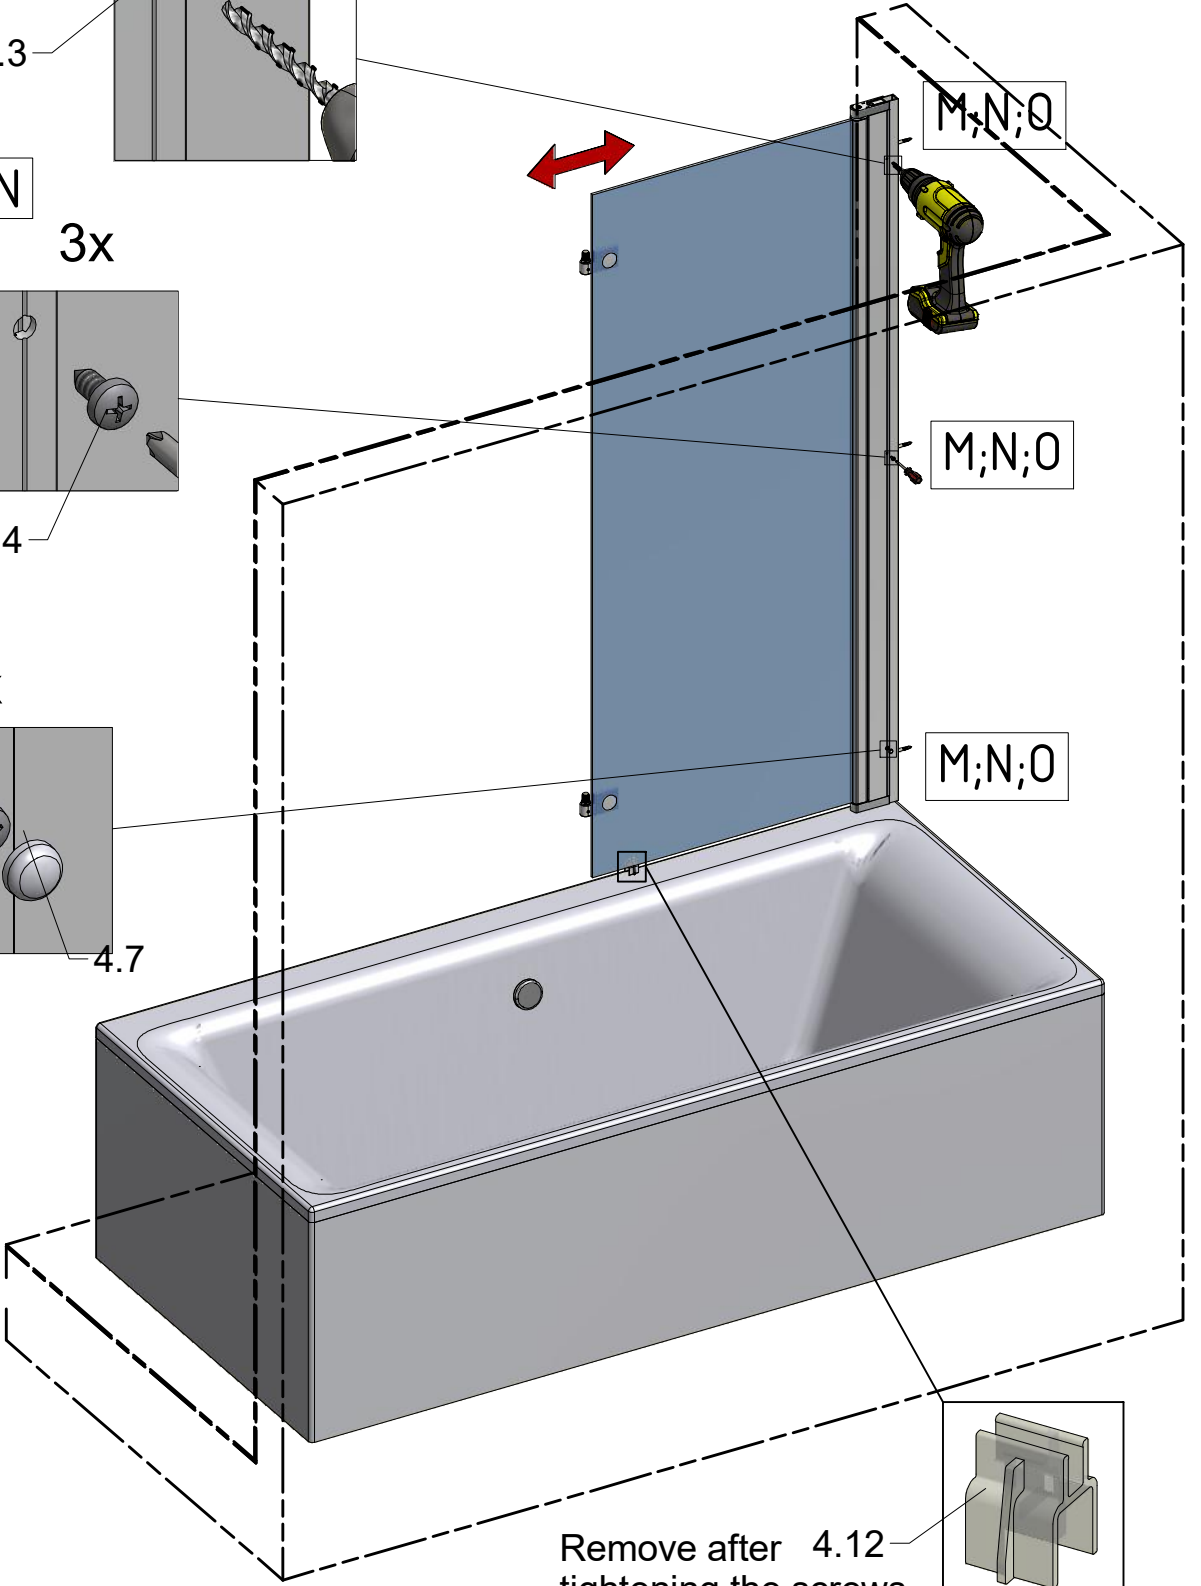

Next step in instructions is for left installation
(for right installation - proceed in a mirror image)

LEFT Installation

RIGHT Installation

M 3x

N

3x

4.4

O 3x

4.4

4.7

Remove after 4.12 tightening the screws

$\alpha=90^\circ/270^\circ$

SILICONE

SILICONE
MIN 100mm

Roth Energy and Sanitary Systems

Generation