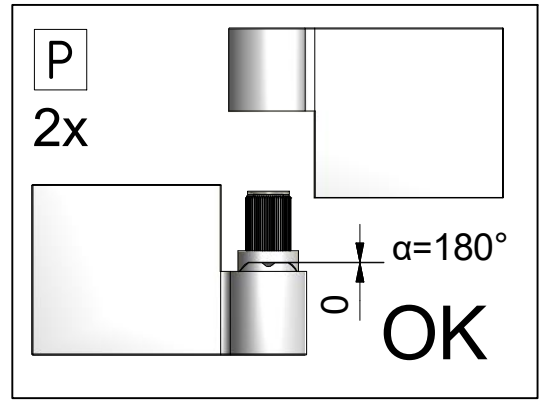

Next step in instructions is for left installation
(for right installation - proceed in a mirror image)

LEFT Installation

RIGHT Installation

M 3x

N

3x

4.4

O 3x

4.4

4.7

Remove after 4.12 tightening the screws

$\alpha=90^\circ/270^\circ$

SILICONE

SILICONE
MIN 100mm

Roth Energy and Sanitary Systems

Generation