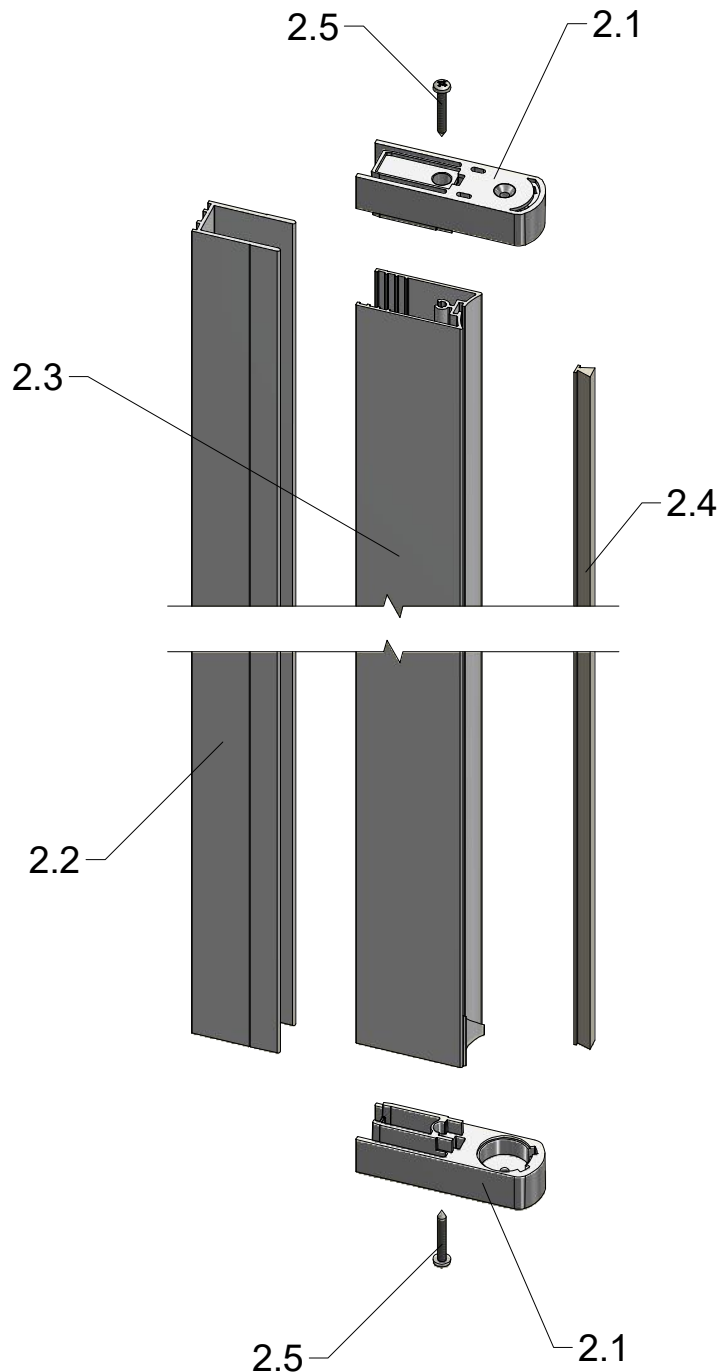

1.1 V318		
SIZE	GLASS	SPARE PART
L 1000	clear glass	ND02-0975-02
L 1200	clear glass	ND02-0976-02
R 1000	clear glass	ND02-0975-02
R 1200	clear glass	ND02-0976-02

1.2 V317		
SIZE	GLASS + PROFILE	SPARE PART
L 1000	clear glass+brillant	ND02-0977-00-02
L 1200	clear glass+brillant	ND02-0978-00-02
R 1000	clear glass+brillant	ND02-0977-00-02
R 1200	clear glass+brillant	ND02-0978-00-02

2. P6574