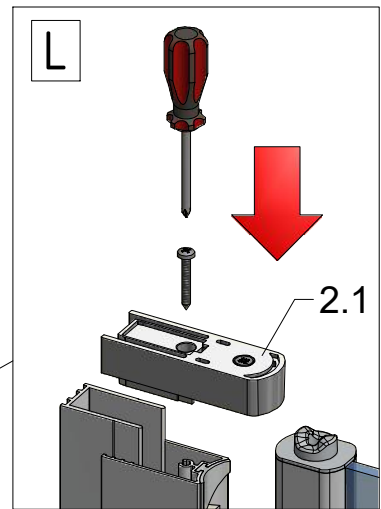

Next step in instructions is for left installation
(for right installation - proceed in a mirror image)

LEFT Installation

RIGHT Installation

M 3x

N

3x

4.4

O 3x

4.4

4.7

Remove after 4.12 tightening the screws

$\alpha=90^\circ/270^\circ$

SILICONE

SILICONE
MIN 100mm

Roth Energy and Sanitary Systems

Generation