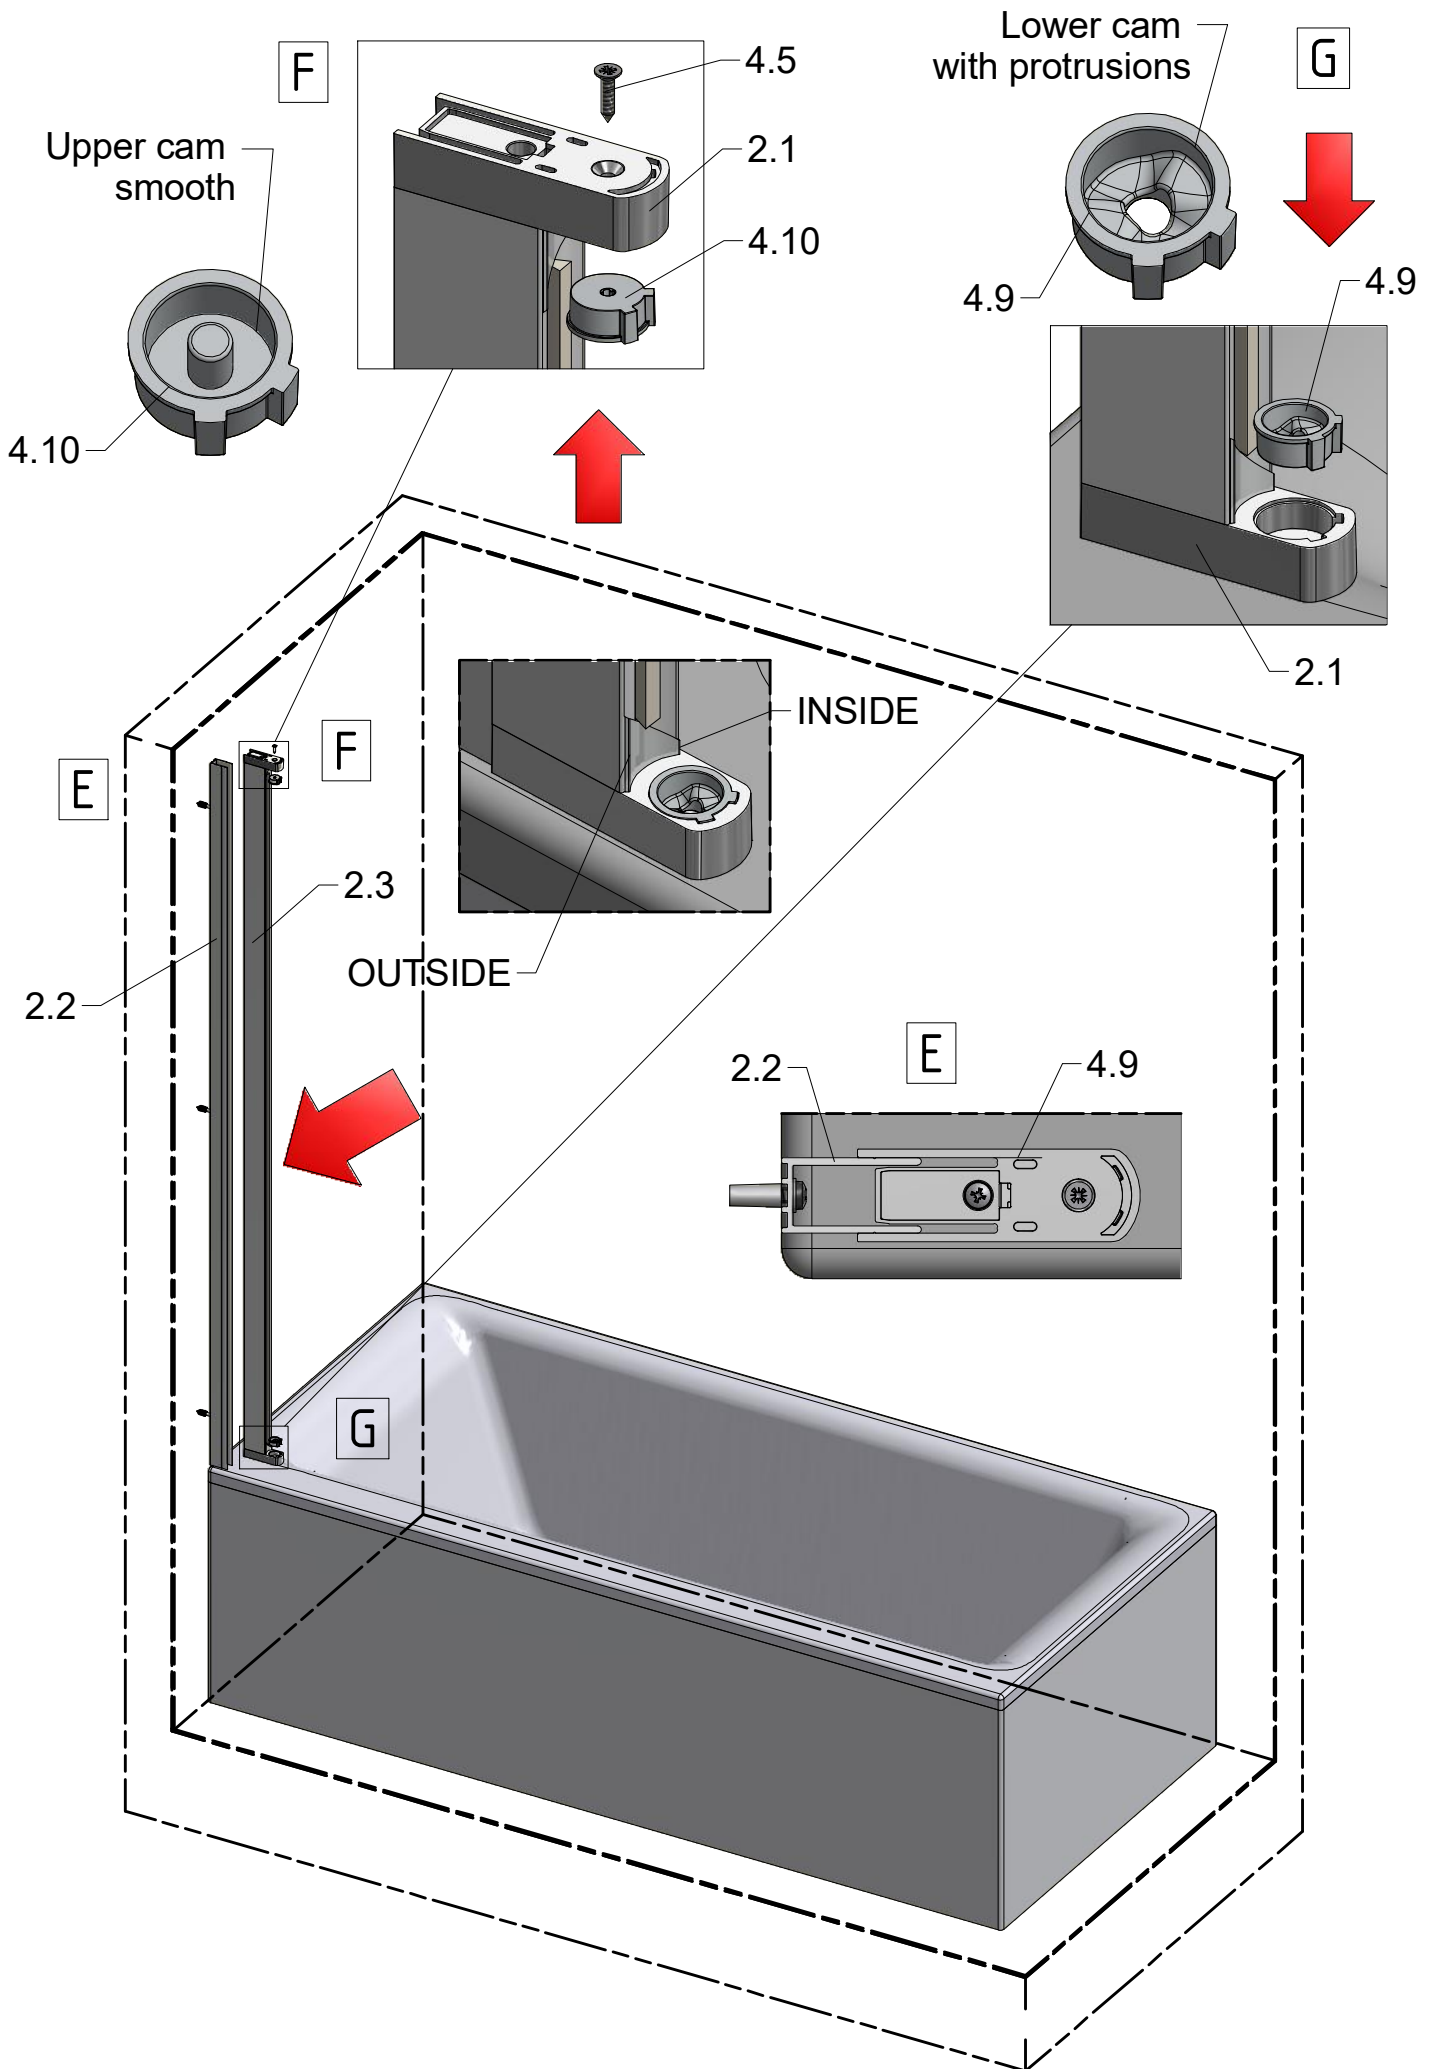

Next step in instructions is for left installation
(for right installation - proceed in a mirror image)

LEFT Installation

RIGHT Installation

M 3x

N

3x

4.4

O 3x

4.4

4.7

Remove after 4.12 tightening the screws

$\alpha=90^\circ/270^\circ$

SILICONE

SILICONE
MIN 100mm

Roth Energy and Sanitary Systems

Generation