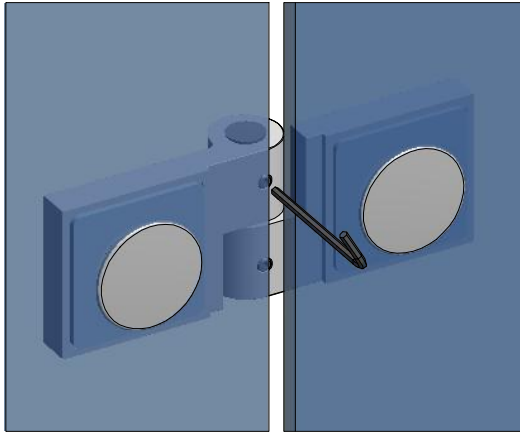

Next step in instructions is for left installation
(for right installation - proceed in a mirror image)

LEFT Installation

RIGHT Installation

M 3x

N

3x

4.4

O 3x

4.4

4.7

Remove after 4.12 tightening the screws

$\alpha=90^\circ/270^\circ$

SILICONE

SILICONE
MIN 100mm

Roth Energy and Sanitary Systems

Generation