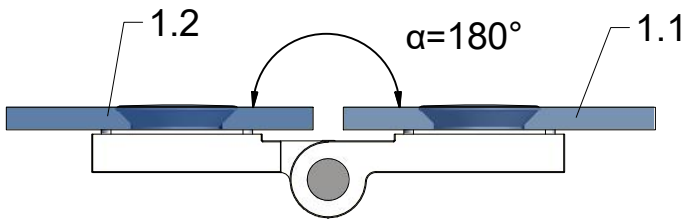

Next step in instructions is for left installation
(for right installation - proceed in a mirror image)

LEFT Installation

RIGHT Installation

M 3x

N

3x

4.4

O 3x

4.4

4.7

Remove after 4.12 tightening the screws

$\alpha=90^\circ/270^\circ$

SILICONE

SILICONE
MIN 100mm

Roth Energy and Sanitary Systems

Generation