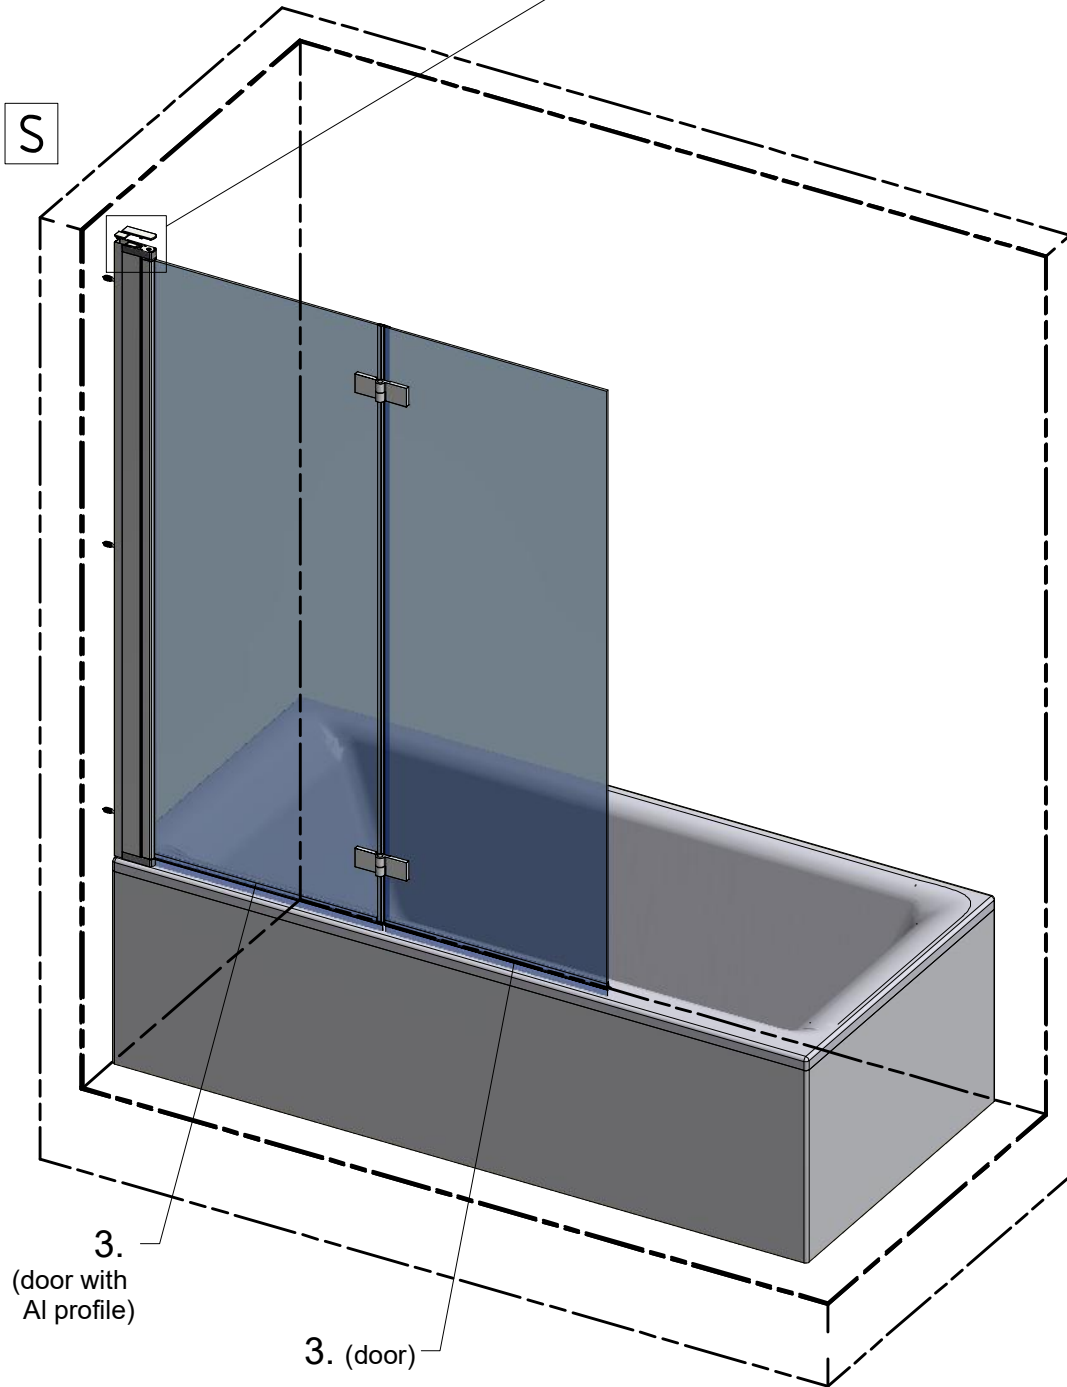

Next step in instructions is for left installation
(for right installation - proceed in a mirror image)

LEFT Installation

RIGHT Installation

M 3x

N

3x

4.4

O 3x

4.4

4.7

Remove after 4.12 tightening the screws

$\alpha=90^\circ/270^\circ$

SILICONE

SILICONE
MIN 100mm

Roth Energy and Sanitary Systems

Generation