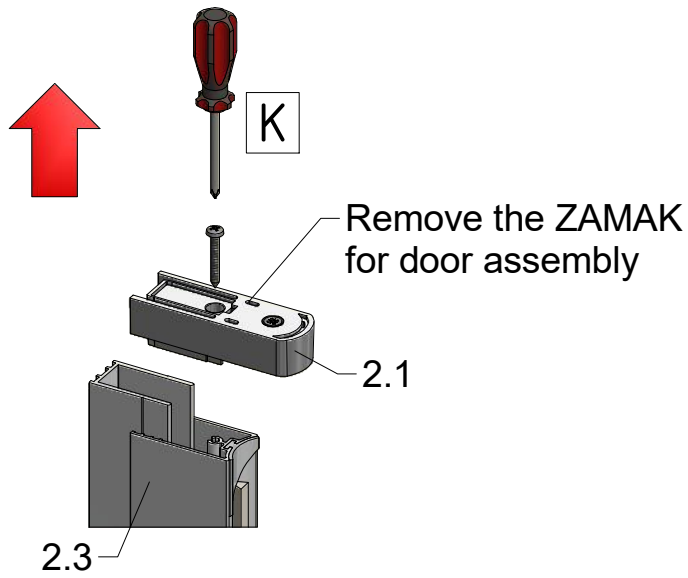

Next step in instructions is for left installation
(for right installation - proceed in a mirror image)

LEFT Installation

RIGHT Installation

M 3x

N

3x

4.4

O 3x

4.4

4.7

Remove after 4.12 tightening the screws

$\alpha=90^\circ/270^\circ$

SILICONE

SILICONE
MIN 100mm

Roth Energy and Sanitary Systems

Generation