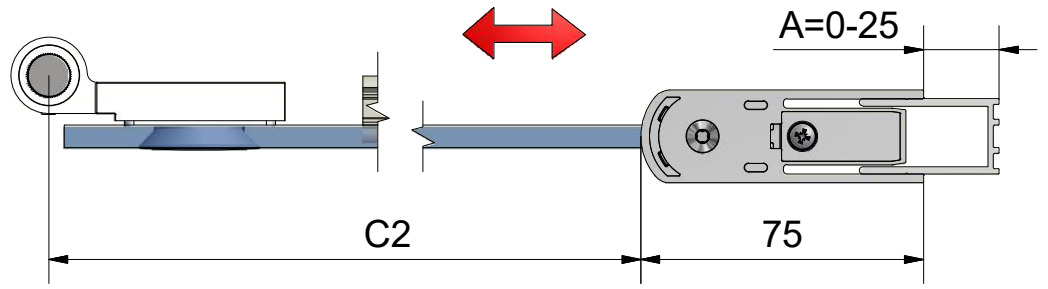

Next step in instructions is for left installation
(for right installation - proceed in a mirror image)

LEFT Installation

RIGHT Installation

M 3x

N

3x

4.4

O 3x

4.4

4.7

Remove after 4.12 tightening the screws

$\alpha=90^\circ/270^\circ$

SILICONE

SILICONE
MIN 100mm

Roth Energy and Sanitary Systems

Generation