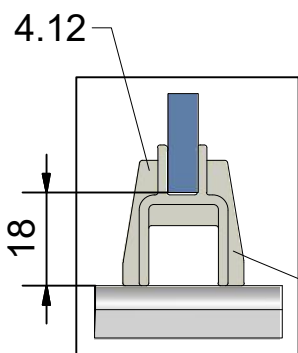

Next step in instructions is for left installation
(for right installation - proceed in a mirror image)

LEFT Installation

RIGHT Installation

M 3x

N

3x

4.4

O 3x

4.4

4.7

Remove after 4.12 tightening the screws

$\alpha=90^\circ/270^\circ$

SILICONE

SILICONE
MIN 100mm

Roth Energy and Sanitary Systems

Generation