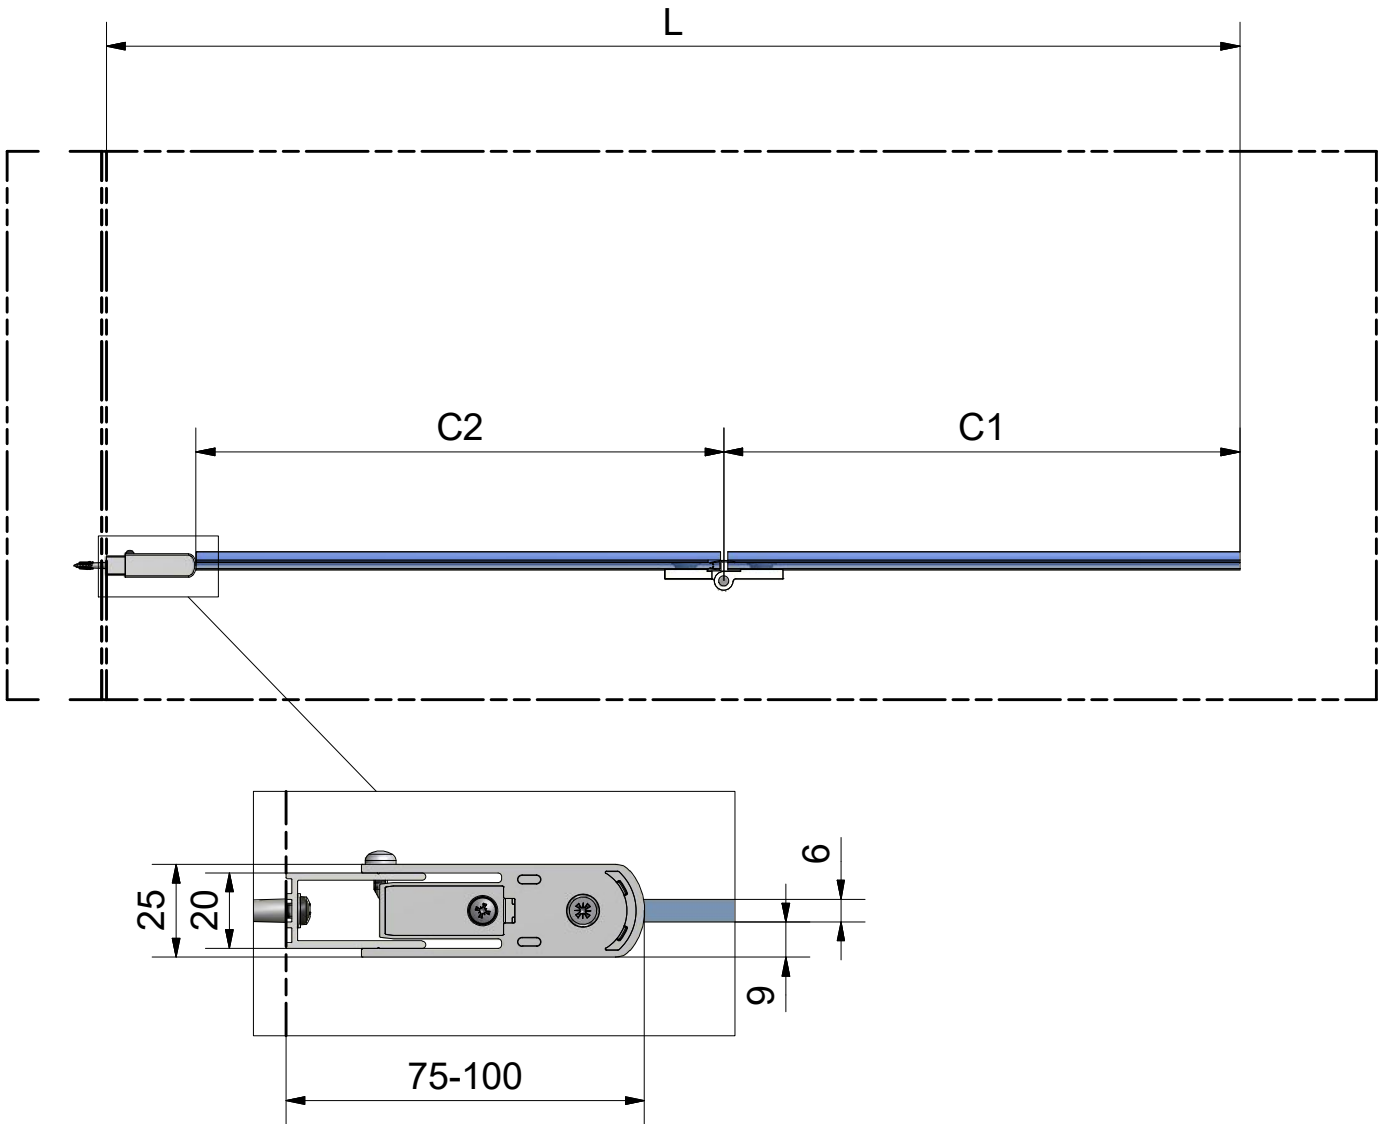

UÜQJÁ/UÜQJÁR

ORION L/ORION R				
ID	TYPE	L (mm)	C1(mm)	C2 (mm)
UÜQJÁ/F00	F00	80-1005	46	59
UÜQJÁ/JÁ	F00	80-1005	46	59
UÜQJÁ/SA	F200	180-1205	46	59
UÜQJÁ/JÁ	F00	1180-1205	546	559