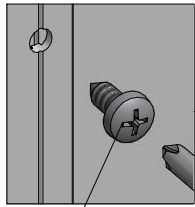

Next step in instructions is for left installation
(for right installation - proceed in a mirror image)

LEFT Installation

RIGHT Installation

M 3x

N

3x

4.4

O 3x

4.4

4.7

Remove after 4.12 tightening the screws

$\alpha=90^\circ/270^\circ$

SILICONE

SILICONE
MIN 100mm

Roth Energy and Sanitary Systems

Generation