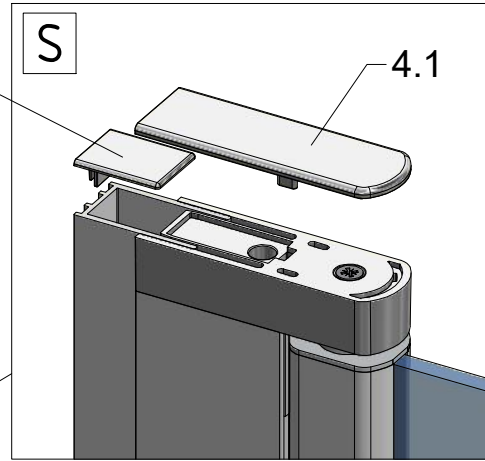

Next step in instructions is for left installation
(for right installation - proceed in a mirror image)

LEFT Installation

RIGHT Installation

M 3x

N

3x

4.4

O 3x

4.4

4.7

Remove after 4.12 tightening the screws

$\alpha=90^\circ/270^\circ$

SILICONE

SILICONE
MIN 100mm

Roth Energy and Sanitary Systems

Generation