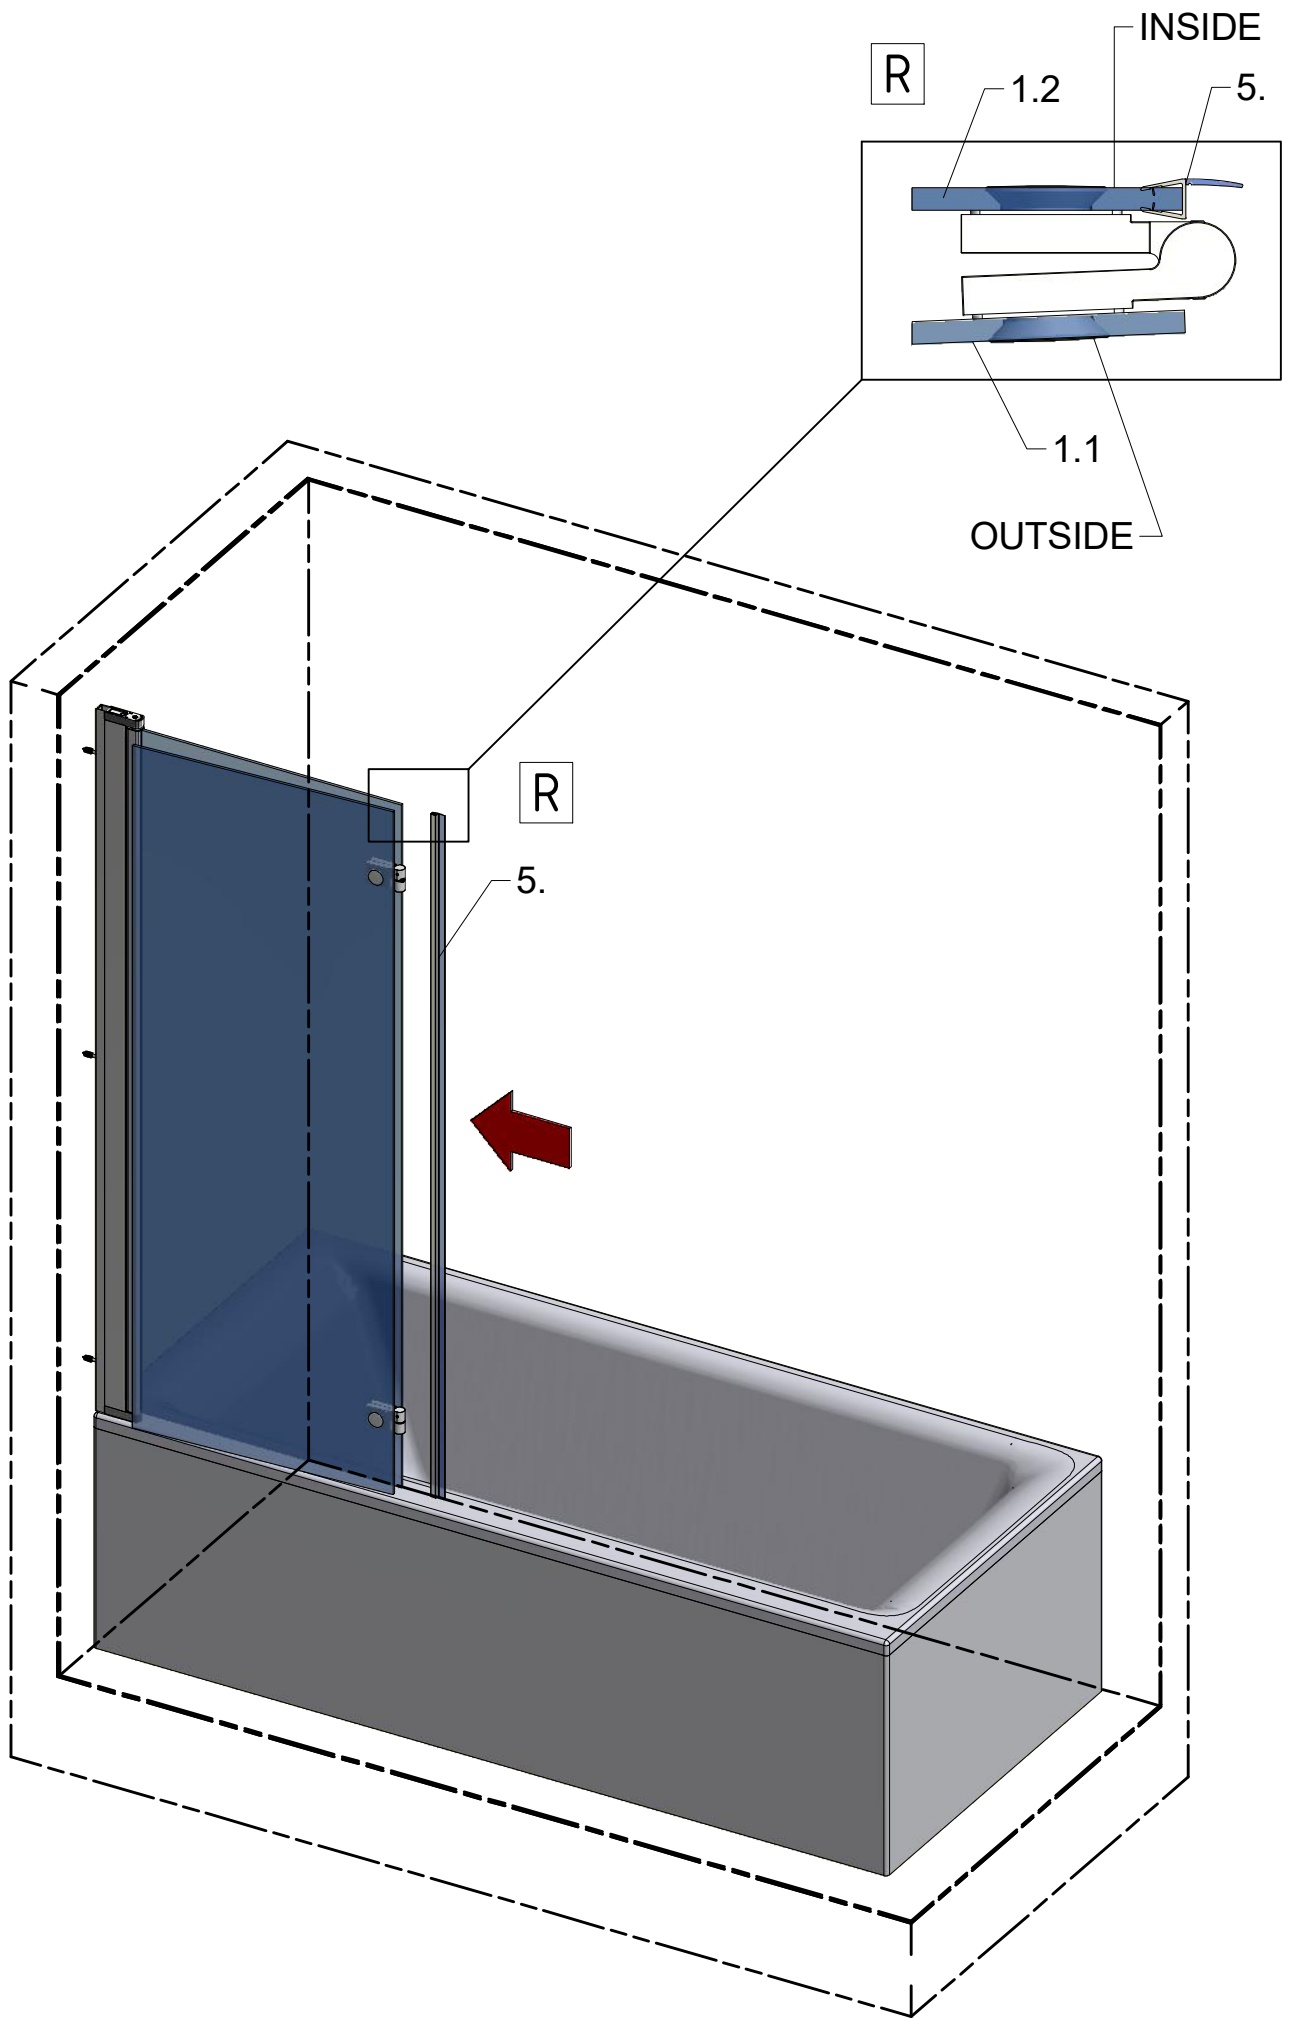

Next step in instructions is for left installation
(for right installation - proceed in a mirror image)

LEFT Installation

RIGHT Installation

M 3x

N

3x

4.4

O 3x

4.4

4.7

Remove after 4.12 tightening the screws

$\alpha=90^\circ/270^\circ$

SILICONE

SILICONE
MIN 100mm

Roth Energy and Sanitary Systems

Generation