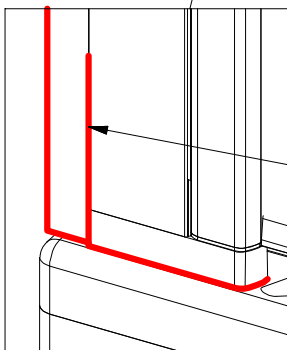

Next step in instructions is for left installation
(for right installation - proceed in a mirror image)

LEFT Installation

RIGHT Installation

M 3x

N

3x

4.4

O 3x

4.4

4.7

Remove after 4.12 tightening the screws

$\alpha=90^\circ/270^\circ$

SILICONE

SILICONE
MIN 100mm

Roth Energy and Sanitary Systems

Generation