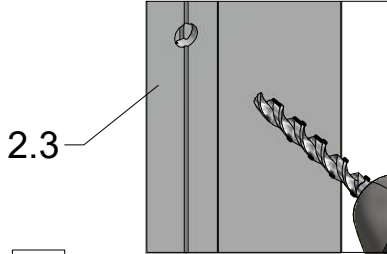

Next step in instructions is for left installation
(for right installation - proceed in a mirror image)

LEFT Installation

RIGHT Installation

M 3x

N

3x

4.4

O 3x

4.4

4.7

Remove after 4.12 tightening the screws

$\alpha=90^\circ/270^\circ$

SILICONE

SILICONE
MIN 100mm

Roth Energy and Sanitary Systems

Generation