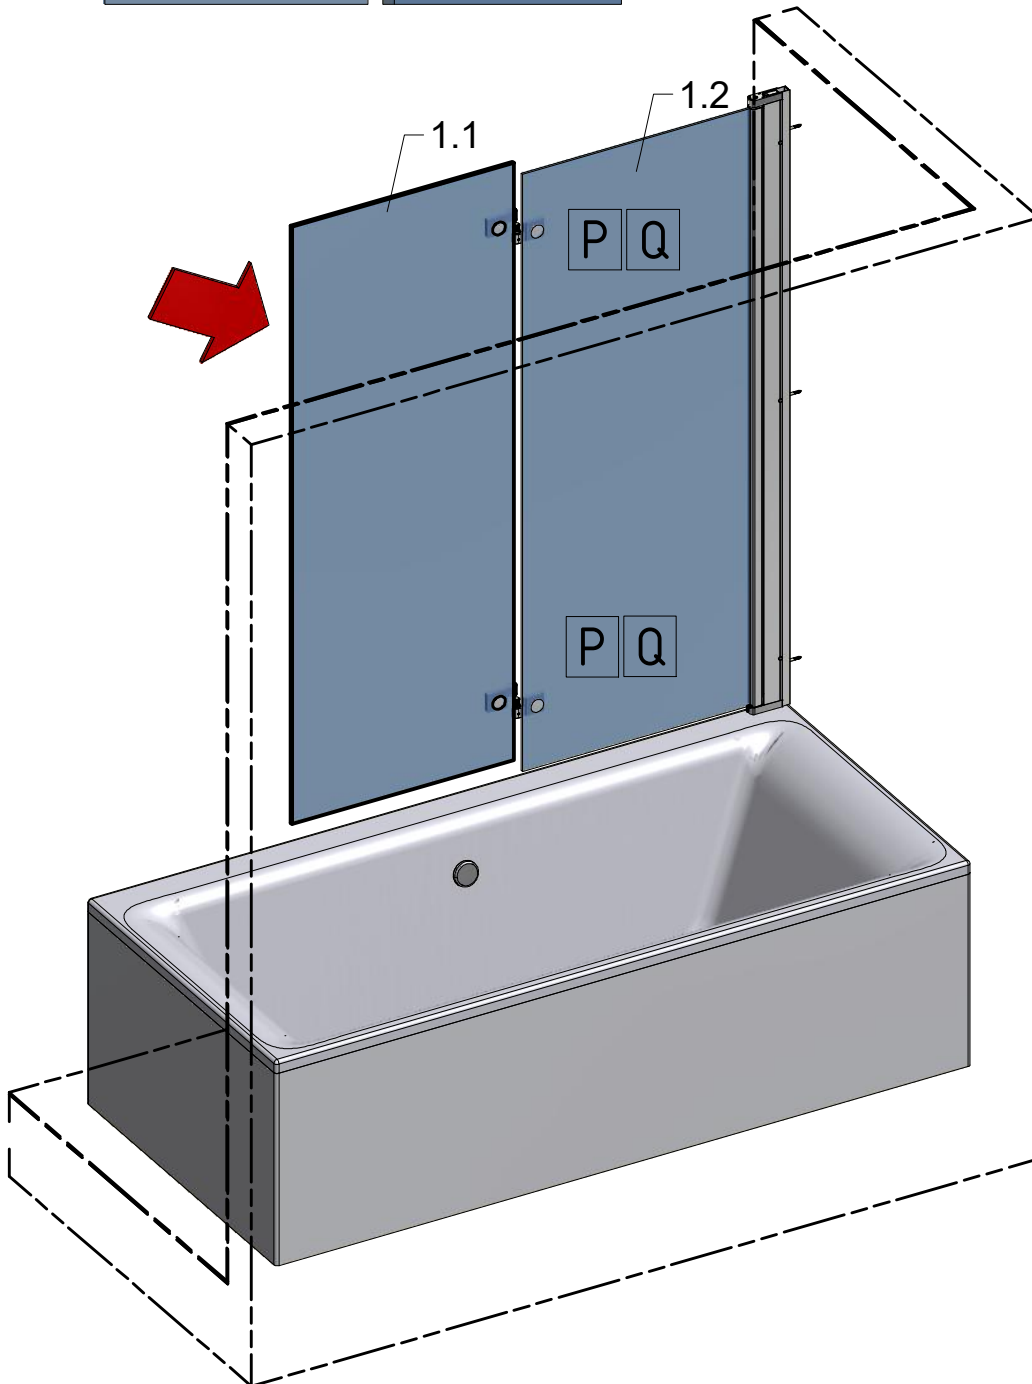

Next step in instructions is for left installation
(for right installation - proceed in a mirror image)

LEFT Installation

RIGHT Installation

M 3x

N

3x

4.4

O 3x

4.4

4.7

Remove after 4.12 tightening the screws

$\alpha=90^\circ/270^\circ$

SILICONE

SILICONE
MIN 100mm

Roth Energy and Sanitary Systems

Generation