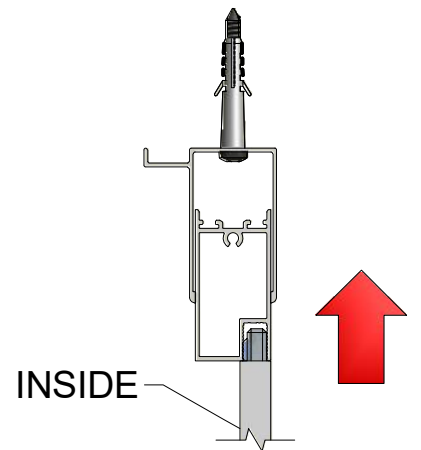

# BADEN I + BADEN SIDE WALL

TYPE	X (mm)	Y (mm)
800	780-800	787-822
900	880-900	887-922
1000	980-1000	-

# BADEN II + BADEN SIDE WALL

TYPE	X (mm)	Y (mm)
800	780-800	767-817
900	880-900	867-917
1000	980-1000	967-1017

From BADEN I/II

A 6x

B 6x

From BADEN I/II

D 6x

From BADEN I/II

From BADEN I/II

From BADEN I/II

C 6x

BADEN I/II

F 9x

2.2

2.4

2.2 G 9x

2.3

H 9x

2.3

SILICONE

silicone according  
to the instructions  
BADEN I/BADEN II

SILICONE  
MIN 100mm