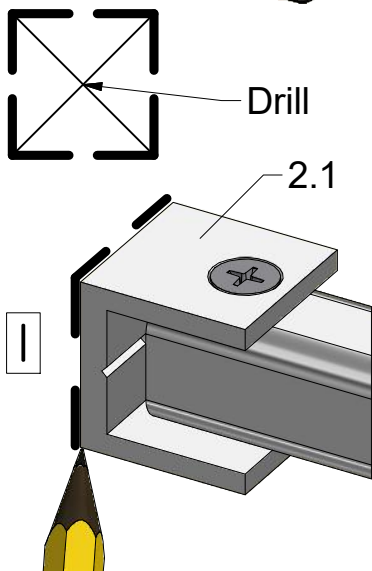

# BADEN II + BADEN SIDE WALL

TYPE	X (mm)	Y (mm)
800	780-800	767-817
900	880-900	867-917
1000	980-1000	967-1017

From BADEN I/II

A 6x

B 6x

From BADEN I/II

D 6x

From BADEN I/II

2.3

H 9x

2.3

SILICONE

silicone according  
to the instructions  
BADEN I/BADEN II

SILICONE  
MIN 100mm