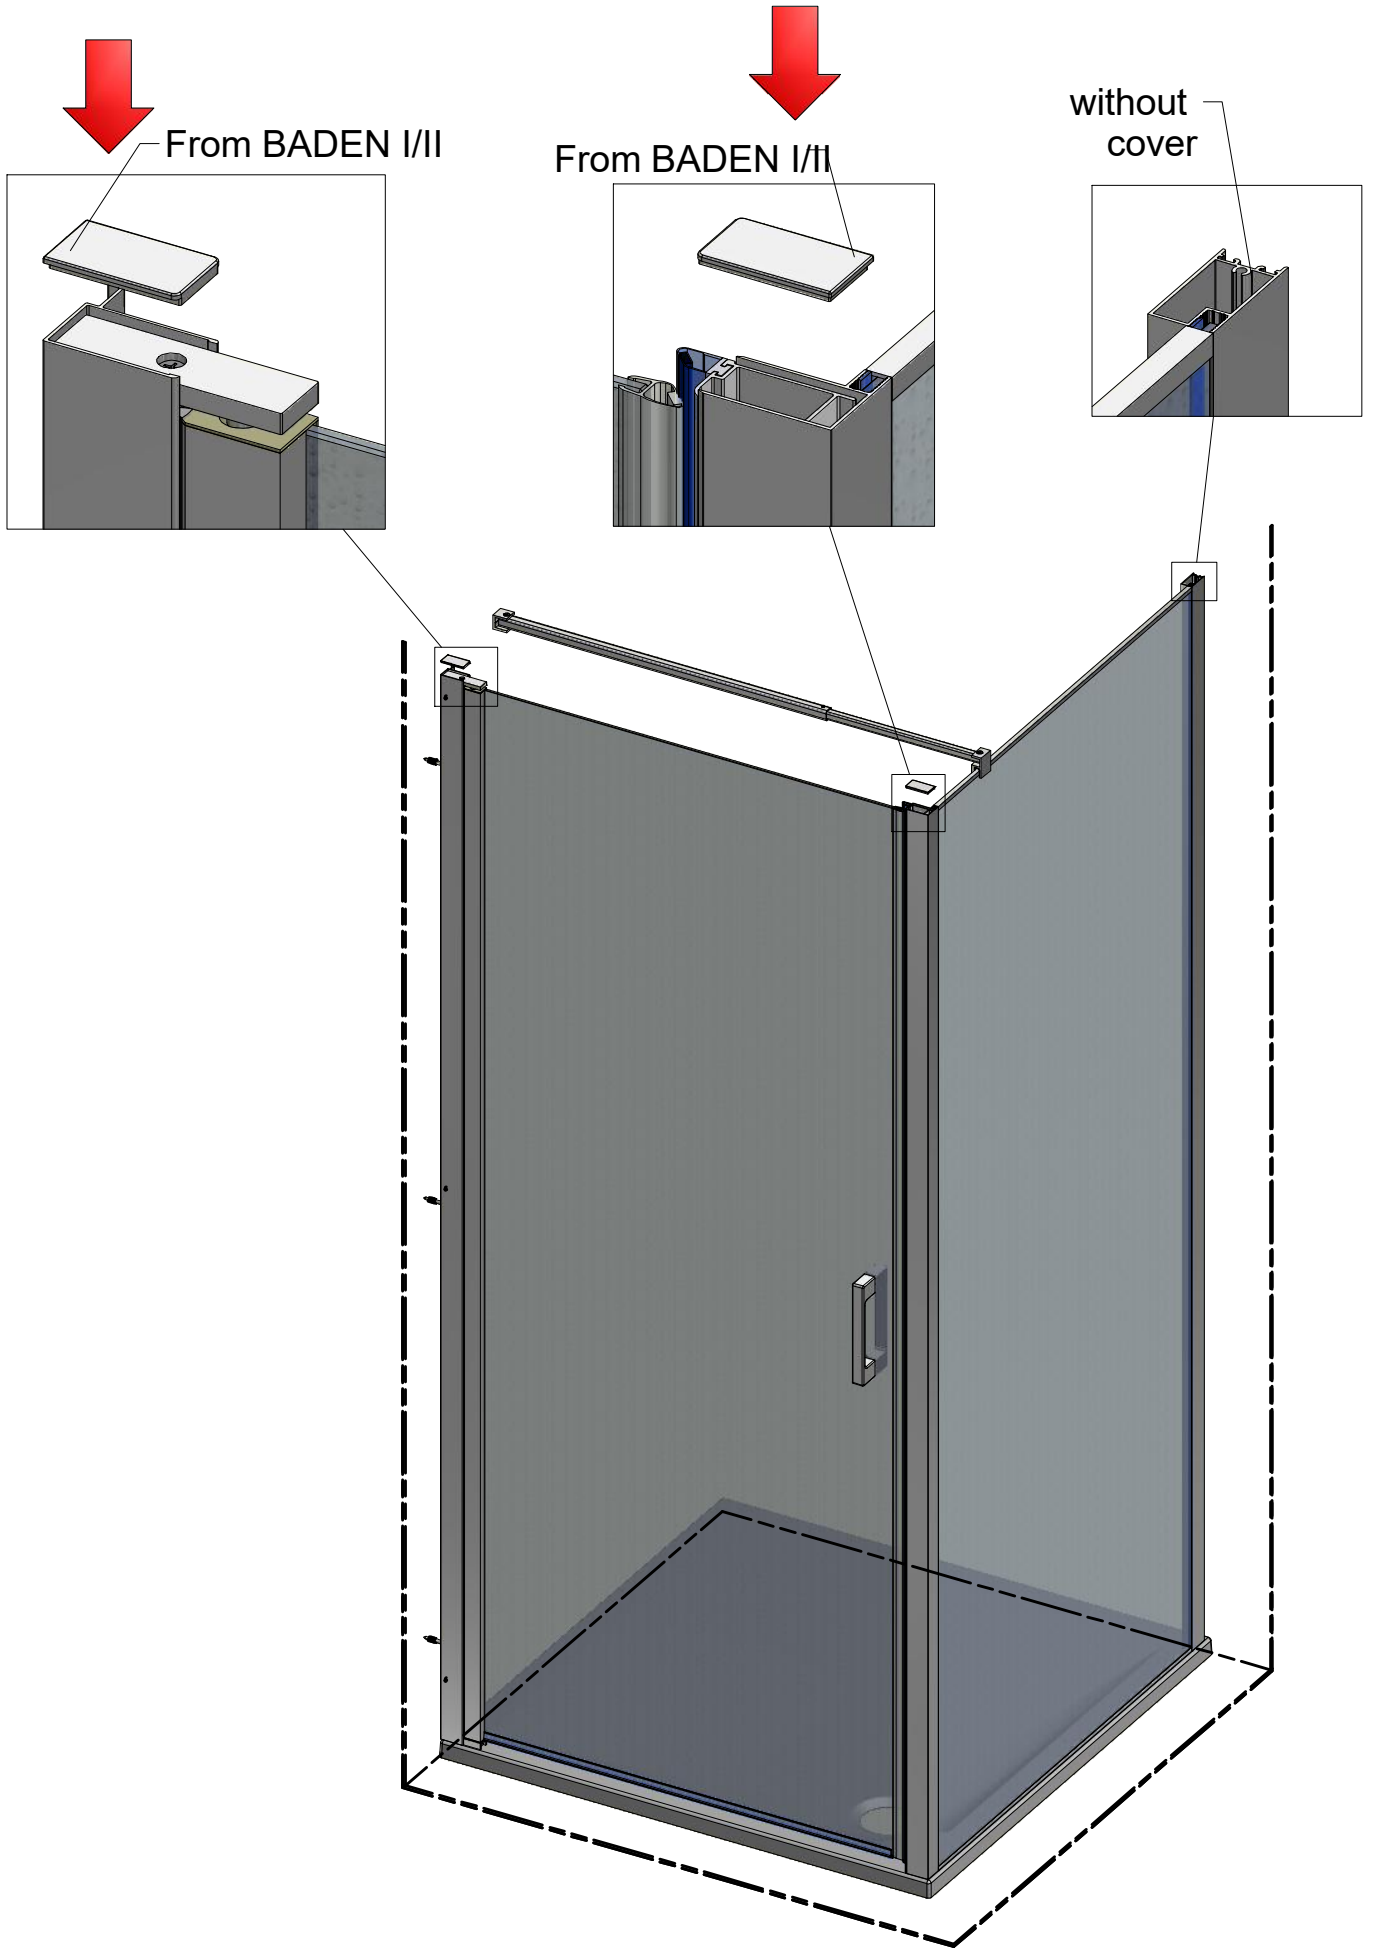

## 1. V326

SIZE	GLASS + PROFIL	SPARE PART
800	clear glass+brillant	ND03-1005-00-02
800	clear glass+black	ND03-1005-05-02
900	clear glass+brillant	ND03-1006-00-02
900	clear glass+black	ND03-1006-05-02
1000	clear glass+brillant	ND03-1007-00-02
1000	clear glass+black	ND03-1007-05-02

# BADEN I + BADEN SIDE WALL

TYPE	X (mm)	Y (mm)
800	780-800	787-822
900	880-900	887-922
1000	980-1000	-

# BADEN II + BADEN SIDE WALL

TYPE	X (mm)	Y (mm)
800	780-800	767-817
900	880-900	867-917
1000	980-1000	967-1017

From BADEN I/II

A 6x

B 6x

From BADEN I/II

D 6x

From BADEN I/II

2.3

H 9x

2.3

SILICONE

silicone according  
to the instructions  
BADEN I/BADEN II

SILICONE  
MIN 100mm