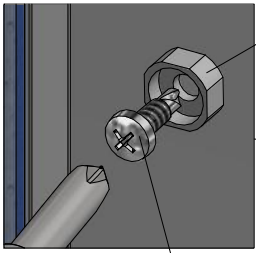

F 9x

2.2

2.4

2.2 G 9x

2.3

H 9x

2.3