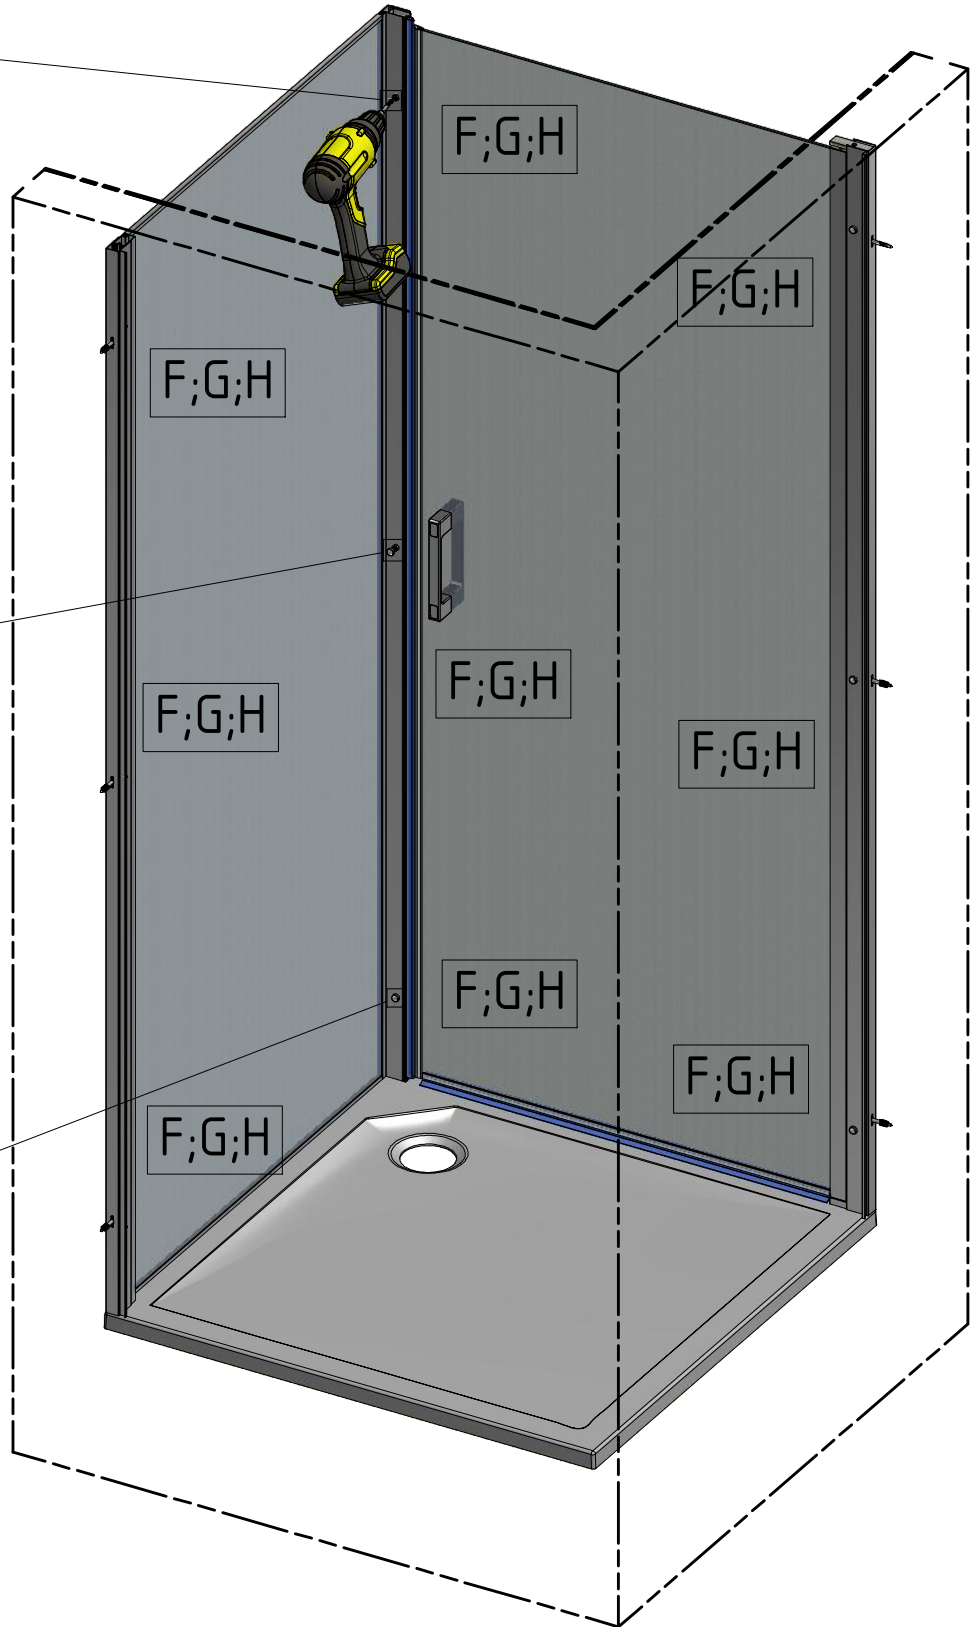

# BADEN SIDE WALL

POS.	PREVIEW	PCS	SPARE PART
1.		1	V326
2.		1	SXX

# BADEN I + BADEN SIDE WALL

TYPE	X (mm)	Y (mm)
800	780-800	787-822
900	880-900	887-922
1000	980-1000	-

# BADEN II + BADEN SIDE WALL

TYPE	X (mm)	Y (mm)
800	780-800	767-817
900	880-900	867-917
1000	980-1000	967-1017

From BADEN I/II

A 6x

B 6x

From BADEN I/II

D 6x

From BADEN I/II

2.3

H 9x

2.3

SILICONE

silicone according  
to the instructions  
BADEN I/BADEN II

SILICONE  
MIN 100mm