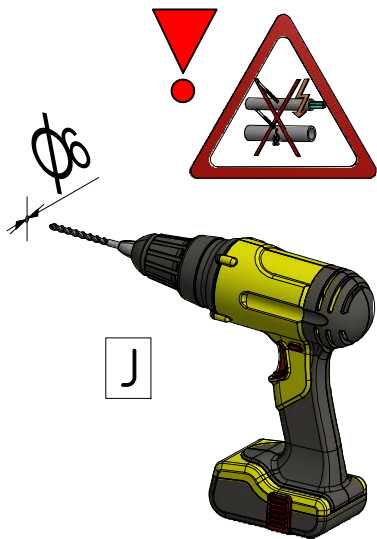

2.3

H 9x

2.3

SILICONE

silicone according  
to the instructions  
BADEN I/BADEN II

SILICONE  
MIN 100mm