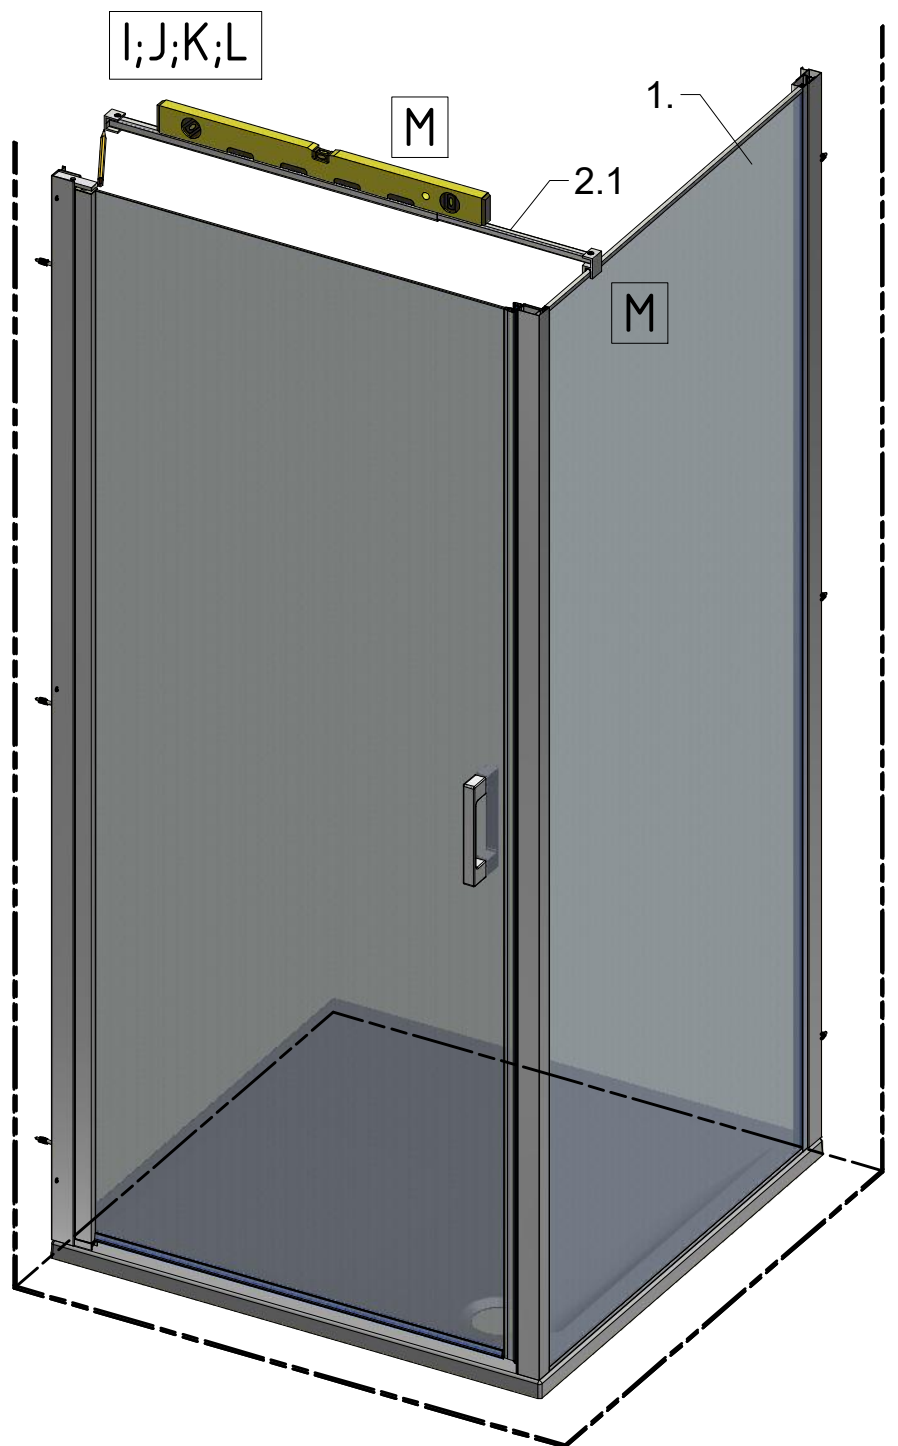

# BADEN I + BADEN SIDE WALL

TYPE	X (mm)	Y (mm)
800	780-800	787-822
900	880-900	887-922
1000	980-1000	-

# BADEN II + BADEN SIDE WALL

TYPE	X (mm)	Y (mm)
800	780-800	767-817
900	880-900	867-917
1000	980-1000	967-1017

From BADEN I/II

A 6x

B 6x

From BADEN I/II

D 6x

From BADEN I/II

2.3

H 9x

2.3

SILICONE

silicone according  
to the instructions  
BADEN I/BADEN II

SILICONE  
MIN 100mm