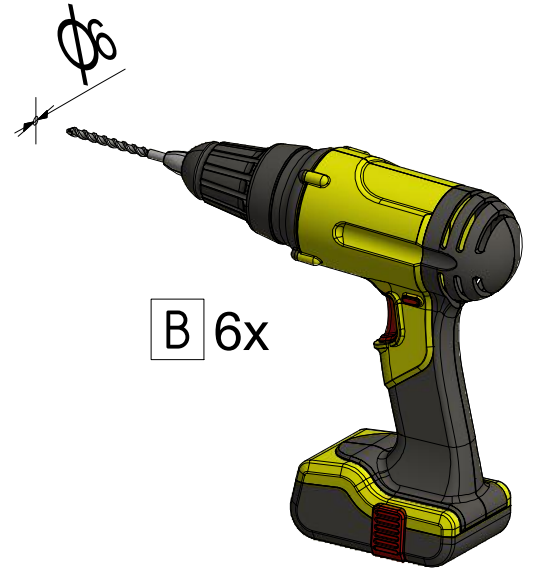

# BADEN II + BADEN SIDE WALL

TYPE	X (mm)	Y (mm)
800	780-800	767-817
900	880-900	867-917
1000	980-1000	967-1017

From BADEN I/II

A 6x

B 6x

From BADEN I/II

D 6x

From BADEN I/II