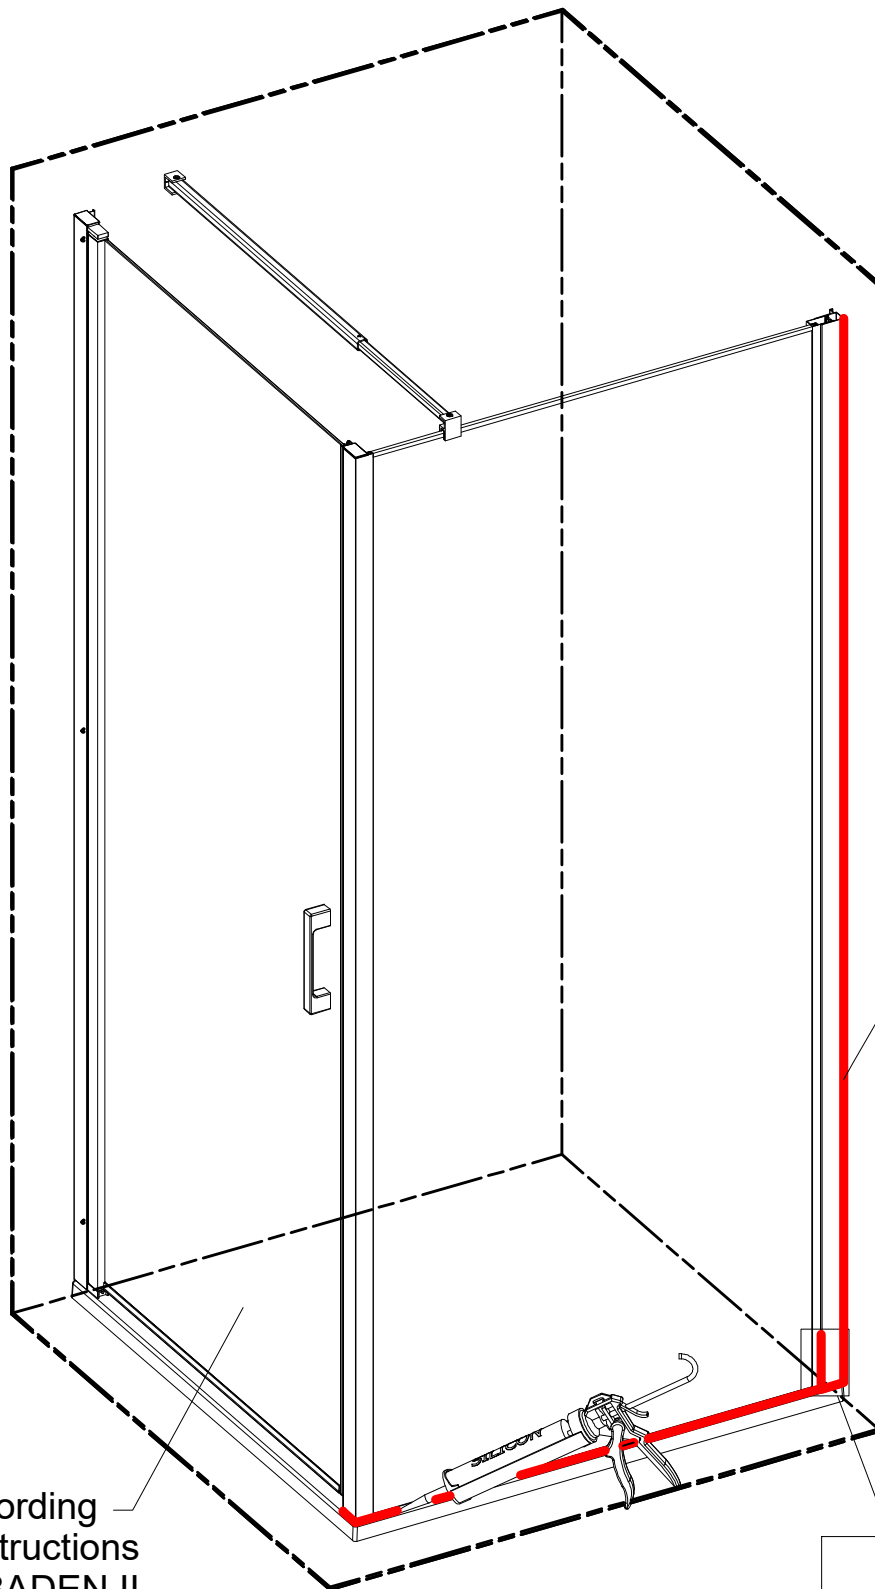

# BADEN I + BADEN SIDE WALL

TYPE	X (mm)	Y (mm)
800	780-800	787-822
900	880-900	887-922
1000	980-1000	-

# BADEN II + BADEN SIDE WALL

TYPE	X (mm)	Y (mm)
800	780-800	767-817
900	880-900	867-917
1000	980-1000	967-1017

From BADEN I/II

A 6x

B 6x

From BADEN I/II

D 6x

From BADEN I/II

2.3

H 9x

2.3

SILICONE

silicone according  
to the instructions  
BADEN I/BADEN II

SILICONE  
MIN 100mm